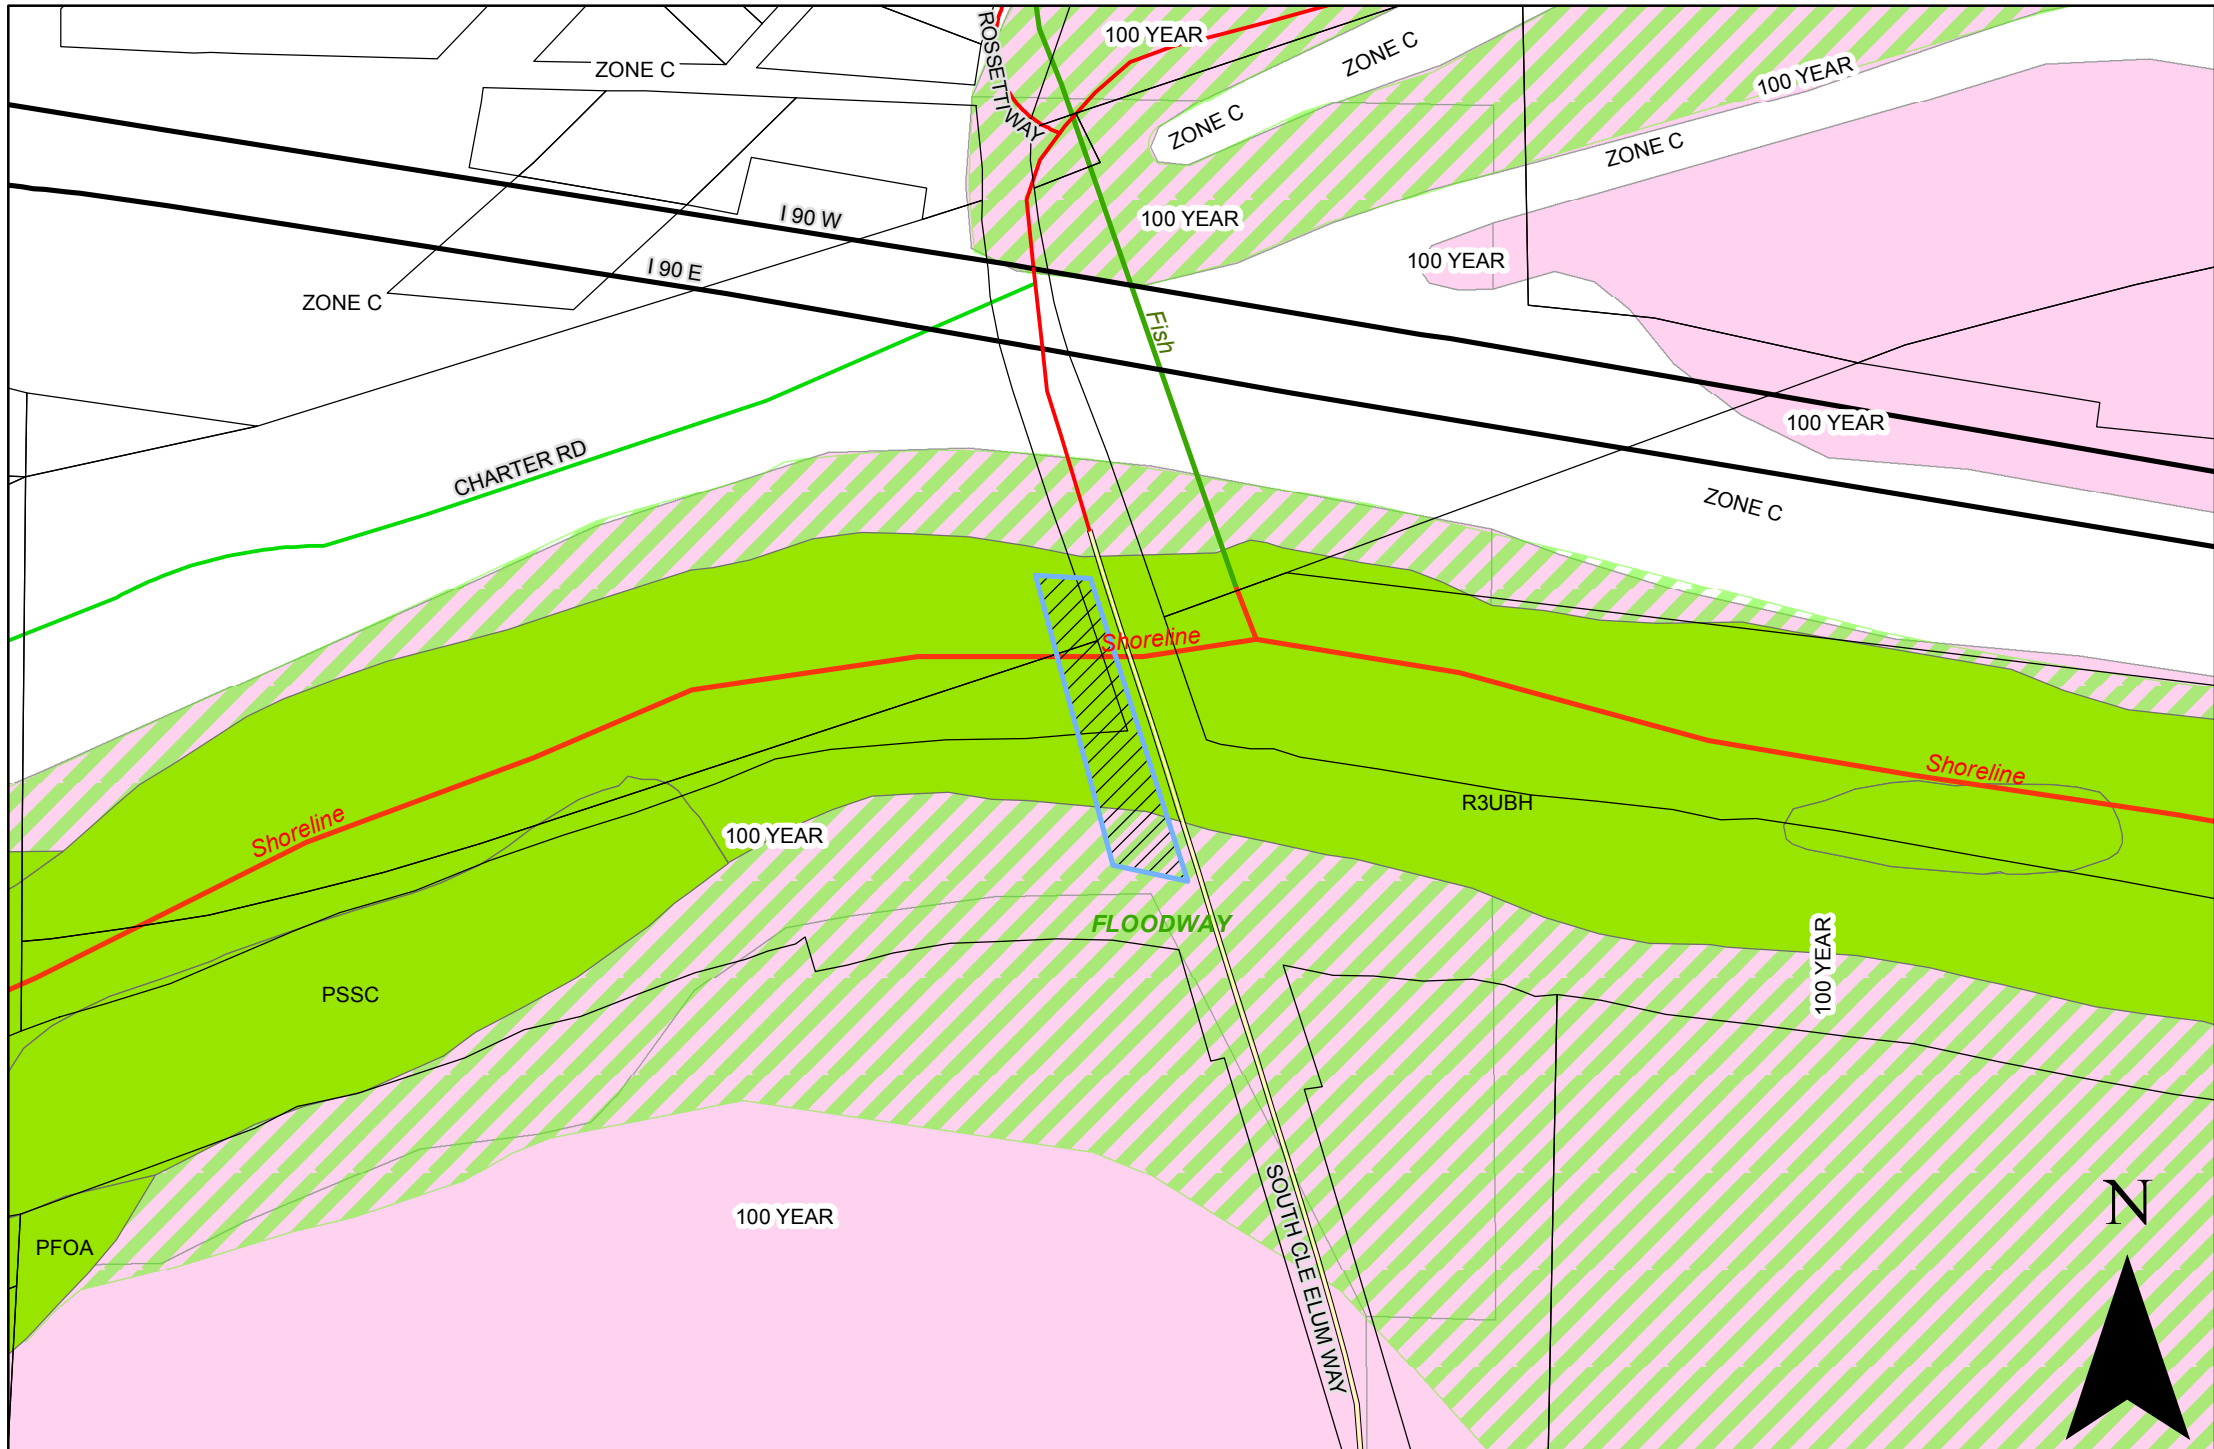

SX-18-00023 City of Cle Elum

1:2,000

Critical Areas